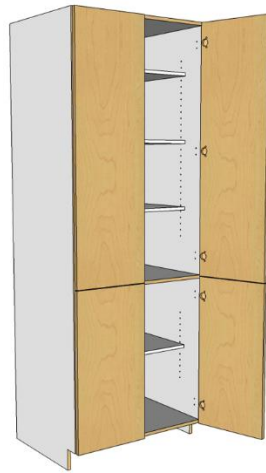

Base 3Drawer
B3DR

Base 1Dbldrw 2Drw
B1DDR2DR

Base 4Drawer
B4DR

Base 1TplDrw 2Drw
B1TDR2DR

Base 5Drawer
B5DR

Sink 2Door 1FDrw
1 false drawer B2D1FDR

Sink 2Door 2FDrw
2 false drawers B2D2FDR

Base Open 1Drw
1shelf BO1DR

Upper Wine Rack
3W-5H WWINE

Pantry 1Door
right hand TP1D

Pantry 1Dbldoor
right hand TP1DD

Pantry 1Tpldoor
right hand TP1TD

Pantry/Closet

<http://robotmadecabinets.ca>

a.albert@robotmadecabinets.ca

1 (877) 336-0988 ext 2

* All the cabinets shown here are 100% customizable to your specific needs. Many more models are also available on our configurator.

Broom 1Dbldoor
right hand TB1DD

Broom 2Dbldoor
TB2DD

Pantry Microwave
TP2DDMW2D

Pantry 2Door
TP2D

Pantry 2Dbldoor
TP2DD

Pantry 2Tpldoor
TP2TD

Pantry 2Do1Dr2Do
TP2D1DR2D

Pantry 2Do2Dr2Do
TP2D2DR2D

Pantry 3Drw 2Door
TP3DR2D

Pantry 4Drw 2Door
TP4DR2D

Pantry 4Dr 2Dbldoor
TP4DR2DD