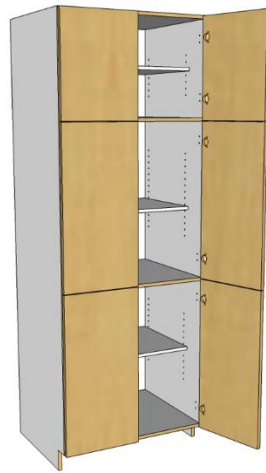

Base 3Drawer
B3DR

Base 1Dbldrw 2Drw
B1DDR2DR

Base 4Drawer
B4DR

Base 1TplDrw 2Drw
B1TDR2DR

Base 5Drawer
B5DR

Sink 2Door 1FDrw
1 false drawer B2D1FDR

Sink 2Door 2FDrw
2 false drawers B2D2FDR

Base Open 1Drw
1shelf BO1DR

Upper Wine Rack
3W-5H WWINE

Pantry 1Door
right hand TP1D

Pantry 1Dbldoor
right hand TP1DD

Pantry 1Tpldoor
right hand TP1TD

Pantry/Closet

<http://robotmadecabinets.ca>

a.albert@robotmadecabinets.ca

1 (877) 336-0988 ext 2

* All the cabinets shown here are 100% customizable to your specific needs. Many more models are also available on our configurator.

Broom 1Dbldoor
right hand TB1DD

Broom 2Dbldoor
TB2DD

Pantry Microwave
TP2DDMW2D

Pantry 2Door
TP2D

Pantry 2Dbldoor
TP2DD

Pantry 2Tpldoor
TP2TD

Pantry 2Do1Dr2Do
TP2D1DR2D

Pantry 2Do2Dr2Do
TP2D2DR2D

Pantry 3Drw 2Door
TP3DR2D

Pantry 4Drw 2Door
TP4DR2D

Pantry 4Dr 2Dbldoor
TP4DR2DD