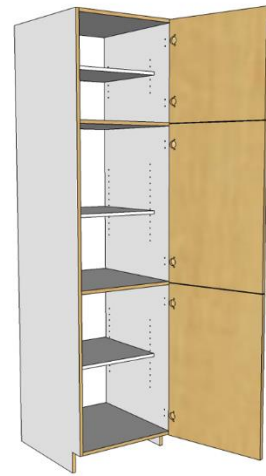

Base 3Drawer
B3DR

Base 1Dbldrw 2Drw
B1DDR2DR

Base 4Drawer
B4DR

Base 1TplDrw 2Drw
B1TDR2DR

Base 5Drawer
B5DR

Sink 2Door 1FDrw
1 false drawer B2D1FDR

Sink 2Door 2FDrw
2 false drawers B2D2FDR

Base Open 1Drw
1shelf BO1DR

Base Wine Rack
4W-6H BWINE

Upper 1Door
right hand W1D

Upper 2Door
W2D

Upper 1Dbld Door
right hand W1DD

Upper 2Dbld Door
W2DD

Upper 1Do 1FlipUp
right hand 1D1FUD

Upper 2Do 1FlipUp
2D1FUD

Upper Dbld FlipUp
1DDFUD

Upper Blind Corner
right hand WBC1D

U Blind Corner 2Do
WCB2D

Upper Corner 45°
right hand WC45

Upper Open
2 shelf WO

Microwave 2Door
WMW2D

Upper 1 Door Open
right hand/1shelf W1DO

Upper 2Door Open
1shelf W2DO

Upper Wine Rack
3W-5H WWINE

Pantry 1Door
right hand TP1D

Pantry 1Dbldoor
right hand TP1DD

Pantry 1Tpldoor
right hand TP1TD

Pantry/Closet

<http://robotmadecabinets.ca>

a.albert@robotmadecabinets.ca

1 (877) 336-0988 ext 2