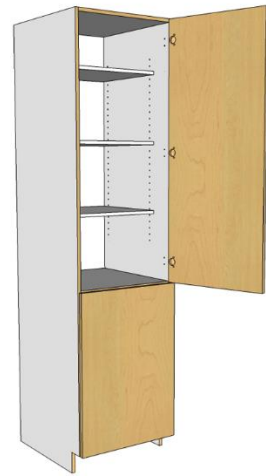

Base 3Drawer
B3DR

Base 1Dbldrw 2Drw
B1DDR2DR

Base 4Drawer
B4DR

Base 1TplDrw 2Drw
B1TDR2DR

Base 5Drawer
B5DR

Sink 2Door 1FDrw
1 false drawer B2D1FDR

Sink 2Door 2FDrw
2 false drawers B2D2FDR

Base Open 1Drw
1shelf BO1DR

Base Wine Rack
4W-6H BWINE

Upper 1Door
right hand W1D

Upper 2Door
W2D

Upper 1Dbld Door
right hand W1DD

Upper 2Dbld Door
W2DD

Upper 1Do 1FlipUp
right hand 1D1FUD

Upper 2Do 1FlipUp
2D1FUD

Upper Dbld FlipUp
1DDFUD

Upper Blind Corner
right hand WBC1D

U Blind Corner 2Do
WCB2D

Upper Corner 45°
right hand WC45

Upper Open
2 shelf WO

Microwave 2Door
WMW2D

Upper 1 Door Open
right hand/1shelf W1DO

Upper 2Door Open
1shelf W2DO

Upper Wine Rack
3W-5H WWINE

Pantry 1Door
right hand TP1D

Pantry 1Dbldoor
right hand TP1DD

Pantry 1Tpldoor
right hand TP1TD

Pantry/Closet

<http://robotmadecabinets.ca>

a.albert@robotmadecabinets.ca

1 (877) 336-0988 ext 2