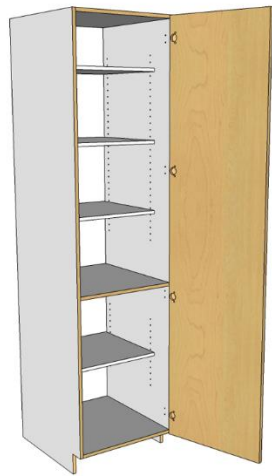

Base 3Drawer
B3DR

Base 1Dbldrw 2Drw
B1DDR2DR

Base 4Drawer
B4DR

Base 1TplDrw 2Drw
B1TDR2DR

Base 5Drawer
B5DR

Sink 2Door 1FDrw
1 false drawer B2D1FDR

Sink 2Door 2FDrw
2 false drawers B2D2FDR

Base Open 1Drw
1shelf BO1DR

Base Wine Rack
4W-6H BWINE

Upper 1Door
right hand W1D

Upper 2Door
W2D

Upper 1Dbld Door
right hand W1DD

Upper 2Dbld Door
W2DD

Upper 1Do 1FlipUp
right hand 1D1FUD

Upper 2Do 1FlipUp
2D1FUD

Upper Dbld FlipUp
1DDFUD

Upper Blind Corner
right hand WBC1D

U Blind Corner 2Do
WCB2D

Upper Corner 45°
right hand WC45

Upper Open
2 shelf WO

Microwave 2Door
WMW2D

Upper 1 Door Open
right hand/1shelf W1DO

Upper 2Door Open
1shelf W2DO

Upper Wine Rack
3W-5H WWINE

Pantry 1Door
right hand TP1D

Pantry 1Dbldoor
right hand TP1DD

Pantry 1Tpldoor
right hand TP1TD

Pantry/Closet

<http://robotmadecabinets.ca>

a.albert@robotmadecabinets.ca

1 (877) 336-0988 ext 2