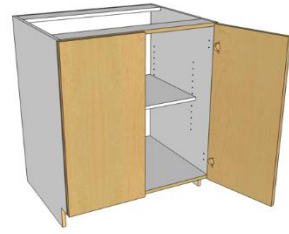

Cabinet

<http://robotmadecabinets.ca>

Base 1Door
right hand B1D

Base 2 Door B2D

Base 1Door 1Drw
B1D1DR

Base 2Door 1Drw
B2D1DR

Base 2 Door 2 Drw
B2D2DR

Base 2Drawer
B2DR

Base 3Drawer
B3DR

Base 1Dbldrw 2Drw
B1DDR2DR

Base 4Drawer
B4DR

Base 1TplDrw 2Drw
B1TDR2DR

Base 5Drawer
B5DR

Sink 2Door 1FDrw
1 false drawer B2D1FDR

Sink 2Door 2FDrw
2 false drawers B2D2FDR

Base Open 1Drw
1shelf BO1DR

Base Open 2Drw
1shelf BO2DR

Base 1Drw Open
B1DRO

Base 2Drw Open
B2DRO

Base 2Door Open
B2DO

Base Open
1shelf BO

Base Blind Corner
right hand BBC1D

B Blind Corner 2Do
BBC2D

Base Corner 90°
right hand BCR/BCL

Base Wine Rack
4W-6H BWINE

Upper 1Door
right hand W1D

Upper 2Door
W2D

Upper 1Dbld Door
right hand W1DD

Upper 2Dbld Door
W2DD

Upper 1Do 1FlipUp
right hand 1D1FUD

Upper 2Do 1FlipUp
2D1FUD

Upper Dbld FlipUp
1DDFUD