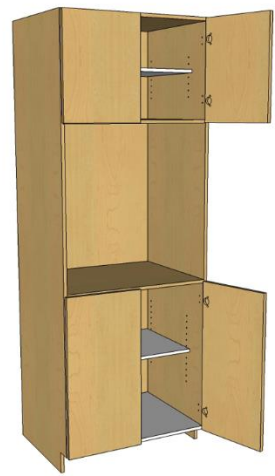

Base Wine Rack
4W-6H BWINE

Upper 1Door
right hand W1D

Upper 2Door
W2D

Upper 1Dbld Door
right hand W1DD

Upper 2Dbld Door
W2DD

Upper 1Do 1FlipUp
right hand 1D1FUD

Upper 2Do 1FlipUp
2D1FUD

Upper Dbld FlipUp
1DDFUD

Upper Blind Corner
right hand WBC1D

U Blind Corner 2Do
WCB2D

Upper Corner 45°
right hand WC45

Upper Open
2 shelf WO

Microwave 2Door
WMW2D

Upper 1 Door Open
right hand/1shelf W1DO

Upper 2Door Open
1shelf W2DO

Upper Wine Rack
3W-5H WWINE

Pantry 1Door
right hand TP1D

Pantry 1Dbldoor
right hand TP1DD

Pantry 1Tpldoor
right hand TP1TD

Pantry/Closet

<http://robotmadecabinets.ca>

a.albert@robotmadecabinets.ca

1 (877) 336-0988 ext 2

* All the cabinets shown here are 100% customizable to your specific needs. Many more models are also available on our configurator.

Broom 1Dbldoor
right hand TB1DD

Broom 2Dbldoor
TB2DD

Pantry Microwave
TP2DDMW2D